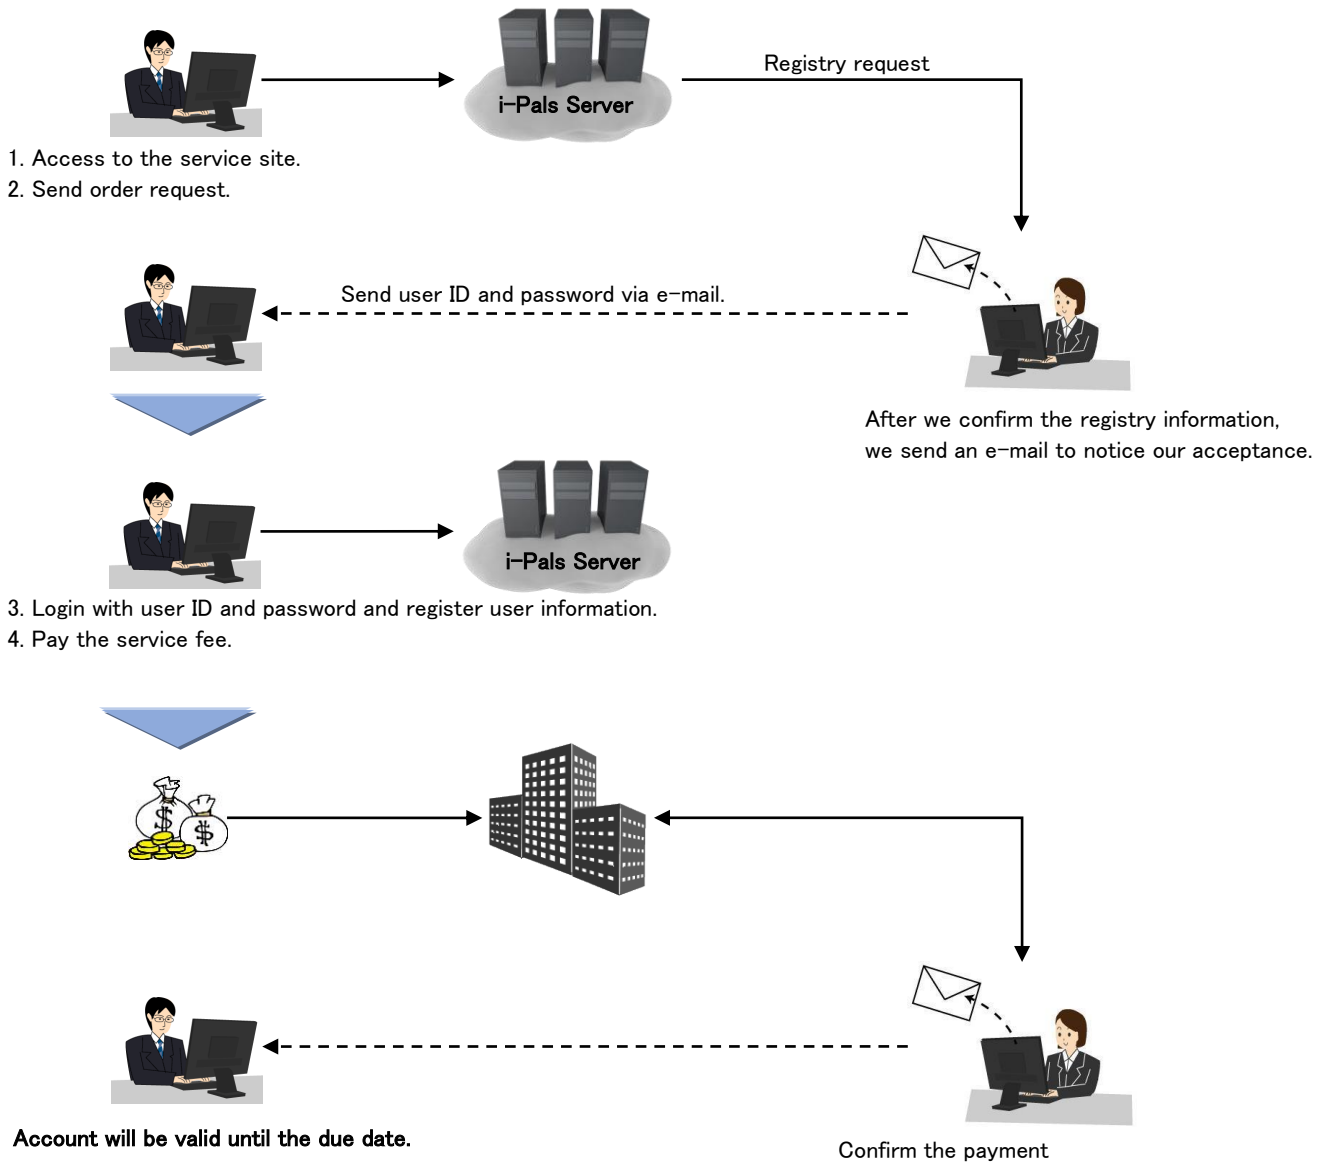

How to order

This is your work flow to register i-Pals WEB.

1. Access [here](#) and fill the blanks.
2. We will send you an e-mail with your user ID and password.
3. Login with ID and password and register user information.
4. Pay service fee after you confirm your registry.
  *We are sorry to say that we will stop your account service if we cannot confirm your payment in 10 days.
5. Your account service will be available until the due date.